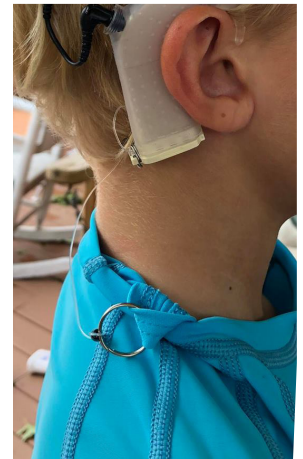

# Now Available!

The CiWear logo features a stylized white Wi-Fi symbol above the brand name "CiWear" in a bold, white, sans-serif font.

**Patented shirt designed to secure and help protect cochlear implant processors.**

**Great for all kinds of activities:**

- Swimming\*
- Running
- Kayaking
- Working out
- Surfing
- Skiing/Snowboarding
- Sports
- And more!

**Youth and Adult Sizes**

***Order Today!***  
***Visit [Ciwear.com](http://Ciwear.com)***