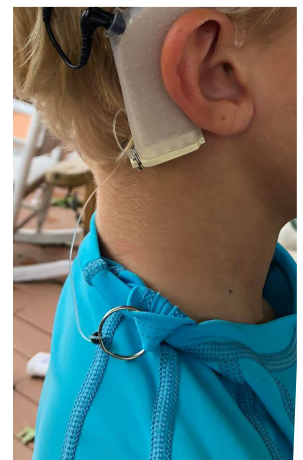

Now Available!

The logo for CiWear, featuring a stylized white 'C' with a curved line above it, followed by the word 'Wear' in a sans-serif font.

Patented shirt designed to secure and help protect cochlear implant processors.

Great for all kinds of activities:

- Swimming*
- Running
- Kayaking
- Working out
- Surfing
- Skiing/Snowboarding
- Sports
- And more!

Youth and Adult Sizes

Order Today!
Visit Ciwear.com

*Be sure to use your device(s) in accordance with manufacturer's specifications. Your device(s) needs to be waterproof if using in or around water.